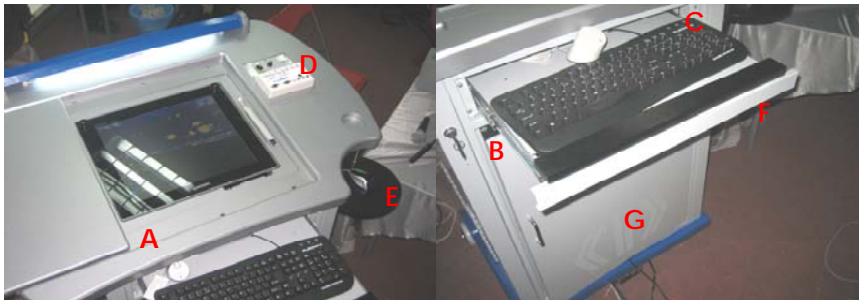

comm WizarDesk WDX-02XT

Lectern Table Features:

- A. Under rail type sliding for protecting monitor and notebook
- B. One lock Locking System
- C. Main power switch
- D. Cannon jack for gooseneck
- E. Horizontal mouse tray
- F. Keyboard sliding
- G. Drawer for MIC, etc

Tablet Monitor / SW
 ~ 17" Ultra Sonic Tablet Monitor
 ~ 1280 x 1024 (SXGA) resolution
 ~ High quality & stability
 ~ Chargeable type pen

Motorized Digital Visualizer Tray
 ~ 45 Stroke over Motor
 ~ Built-in type

comm Integrated Projector
 Controller IPC-3i
 ~ User friendly wired panel that
 controls by RS232
 Or

Gooseneck Mic
 ~ Superior miniature gooseneck back
 electret condenser cardioid Mic

Intelligent Controller (Optional)
 ~ 4.5" Touch panel
 ~ Sequence & individual control
 ~ Automatic shutdown

Wireless Mic (optional)

Digital Visualizer (Optional)
 ~ 3.2M pixels
 ~ 1280x1024 resolution
 ~ USB 2.0 real time processor

Desktop Computer (optional)

Products	Specification
Lectern Table	LTX-02XT Attractive round type design Materials: Top-wood with high gloss painting Body-Durable Steel Design Patent registration
Tablet Monitor	17 " Ultra Sonic Technologt 1280 x1024 resolution
Multimedia Contents SW	Wiz Pro 5 different Multimedia class Contents creating & editing e-learning software 
comm Integrated projector Controller	comm Integrated Projector Controller IPC-3i User friendly wired panel that controls by RS232 Allow 16 different sets of projector protocol command to be saved Designed for 9600, 19200 and 115200 baud rate Joey Lite II (Optional)
Gooseneck Mic	Superior miniature gooseneck back electret condenser cardioid Mic
Amplifier	ML-2X2 Power output: 20 Watts x 2 into 8W Frequency response: 20Hz to 20KHz
Speaker	Power: 20 Watts Frequency response: 80Hz to 20KHz