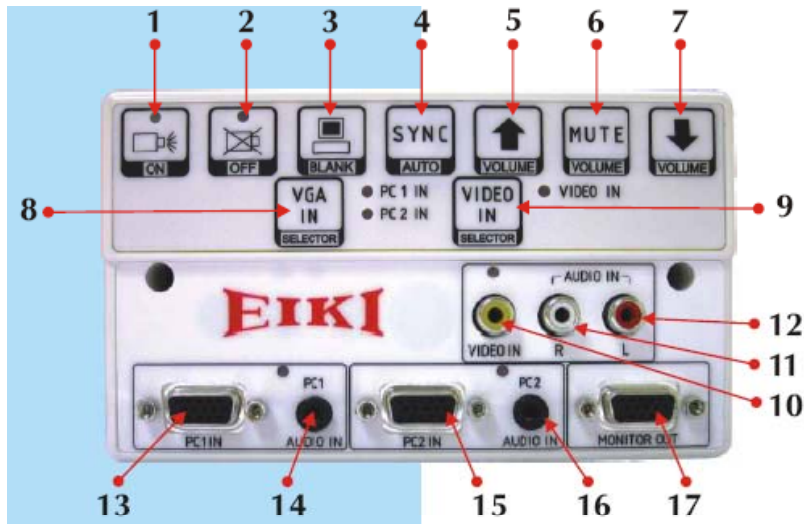

EIKI Universal Control Switcher: EIKI PC-2

1	Projector On	10	Video Signal Input
2	Projector Off	11	Video Audio R Input
3	Picture Blank Toggle Button	12	Video Audio L Input
4	Auto Sync On	13	PC 1 Signal Input
5	Volume Up	14	PC 1 Audio Input
6	Volume Mute	15	PC 2 Signal Input
7	Volume Down	16	PC 2 Audio Input
8	PC 1 / 2 Signal In Selector	17	Monitor Signal Out
9	Video In Selector		

EIKI PC-2 is a user friendly wired panel that controls by RS232.

The switcher is user friendly and economical to be installed in schools and conference room

Features:

Universal Protocol

Self program baud rate, protocol

One Touch Selection

LED back lit indication

Electronic Volume Control

Able to increase or decrease volume

Signal Amplifier

250 MHz

Technical Specification

Power Supply:

DC 12V power adapter (Big XH 2 pin)

Input:

2 PC Signal - VGA (D Sub 15 pin female)

2 PC Audio - 3.5mm mini jack

Video Signal - RCA jack

Audio Signal - RCA Jack

Output:

PC Signal - VGA (D Sub 15 pin female) (250MHz)